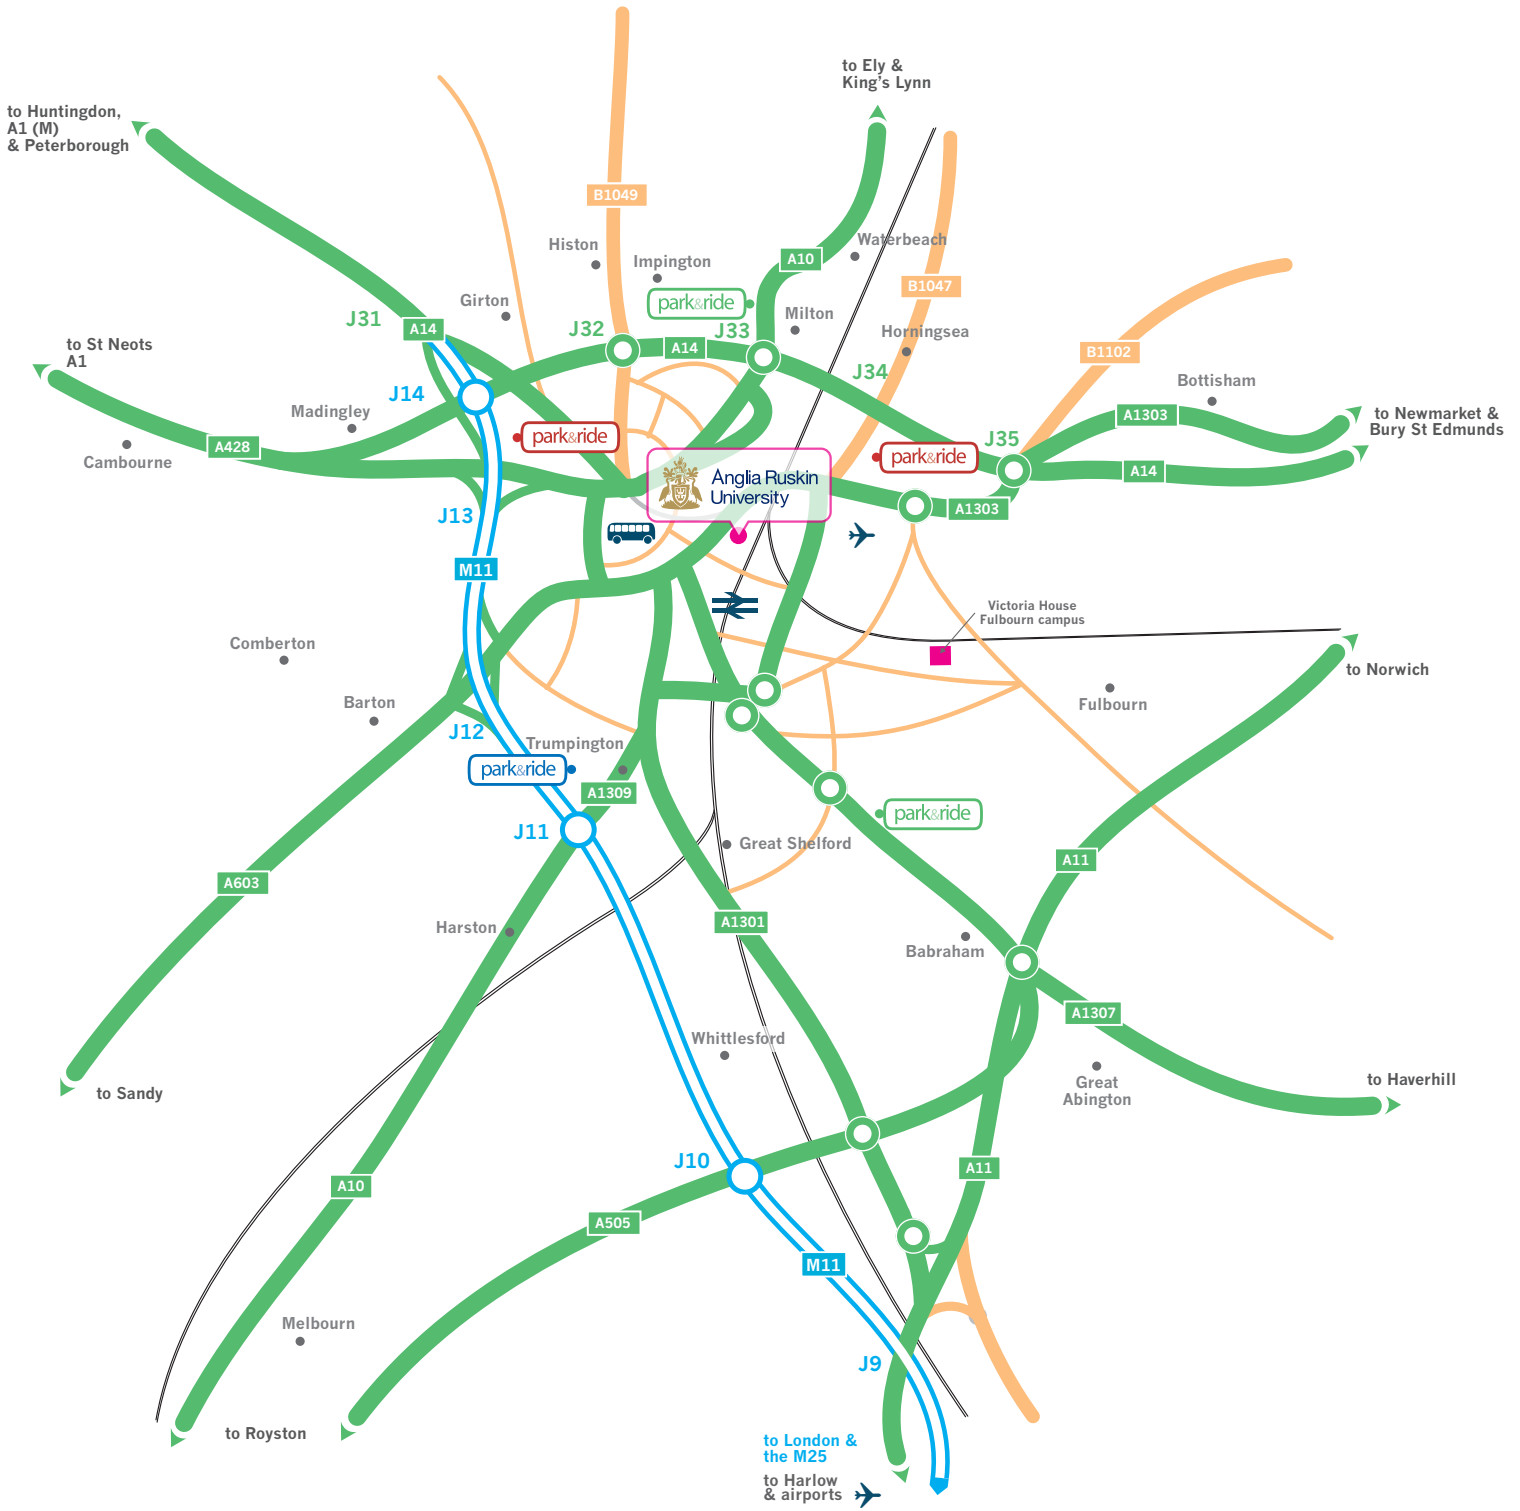

CAMBRIDGE & THE SURROUNDING AREA

KEY

-  Railway line
-  Train station
-  Bus station
-  Park and Ride
-  Airport
-  Victoria House, Fulbourn campus