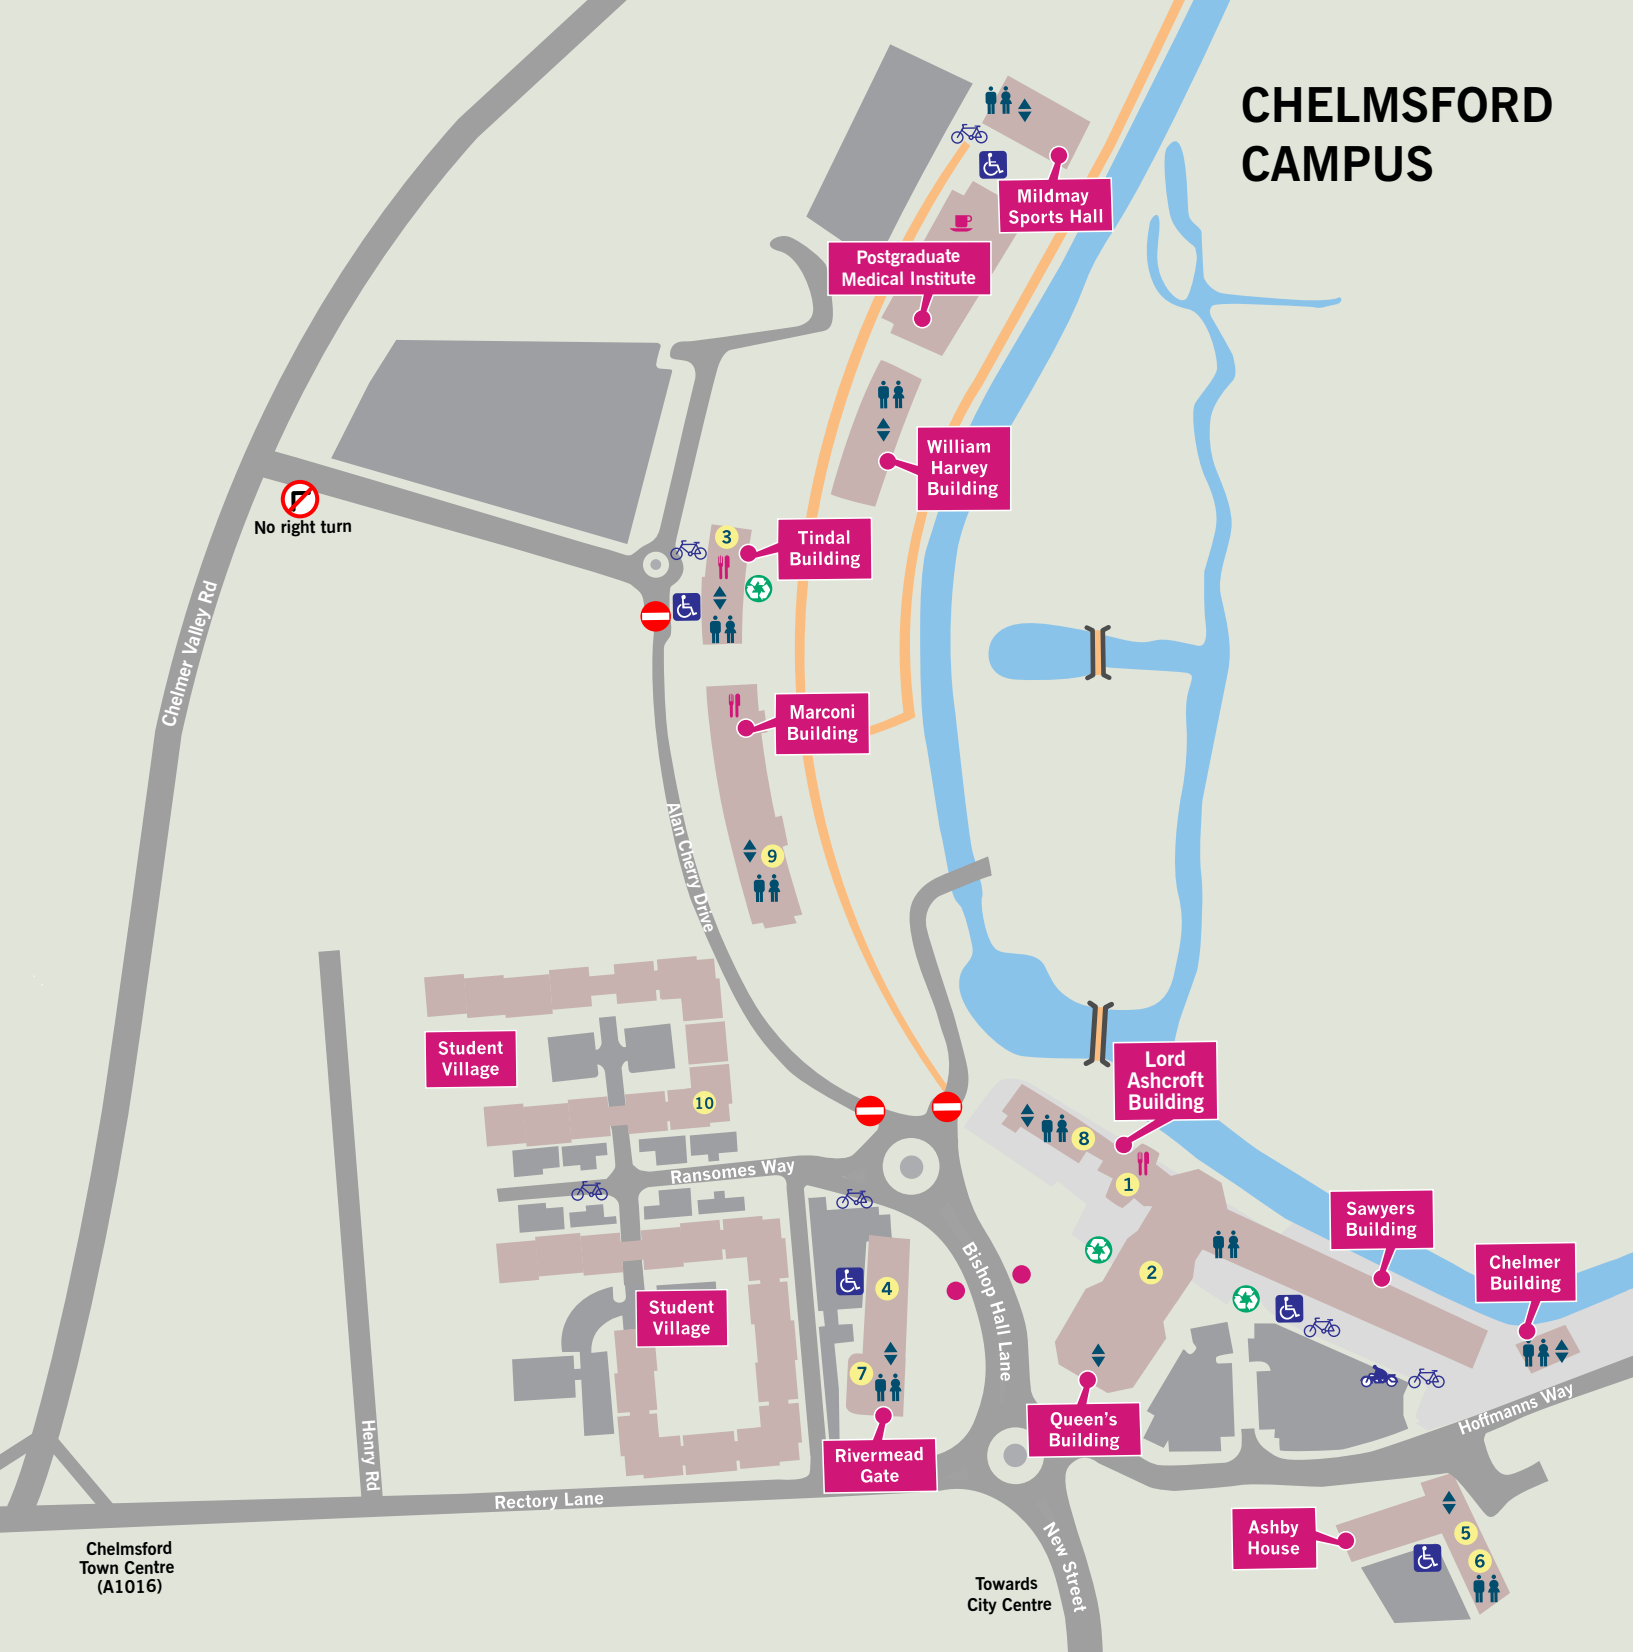

CHELMSFORD CAMPUS

Key

- | | | | |
|---|------------------------|---|-----------------------------------|
|  | Disabled parking |  | Main Reception and Refectory |
|  | Cycle parking |  | University Library |
|  | Motorcycle parking |  | Students' Union, Student Services |
|  | Toilets |  | Medical centre |
|  | Recycling point |  | Admissions |
|  | Lift |  | Accommodation Office |
|  | Restaurant/café |  | Finance Office |
|  | Bus stop (Park & Ride) |  | Employment Bureau |
|  | River |  | i Centre |
|  | Bridge |  | Chaplaincy |
|  | Footpath |  | Refreshments |